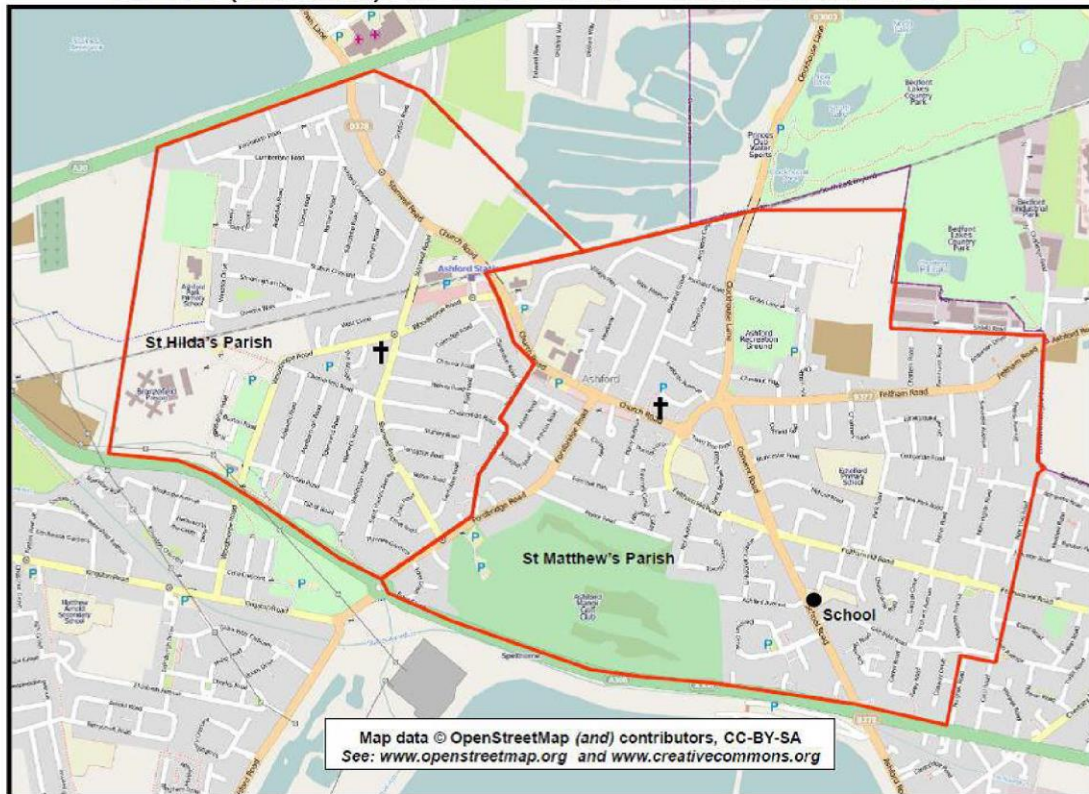

## Ashford (Middlesex) Parish Boundaries – St Matthew and St Hilda

Details of partially included streets are available from the school and at [www.ashford-primary.surrey.sch.uk](http://www.ashford-primary.surrey.sch.uk)